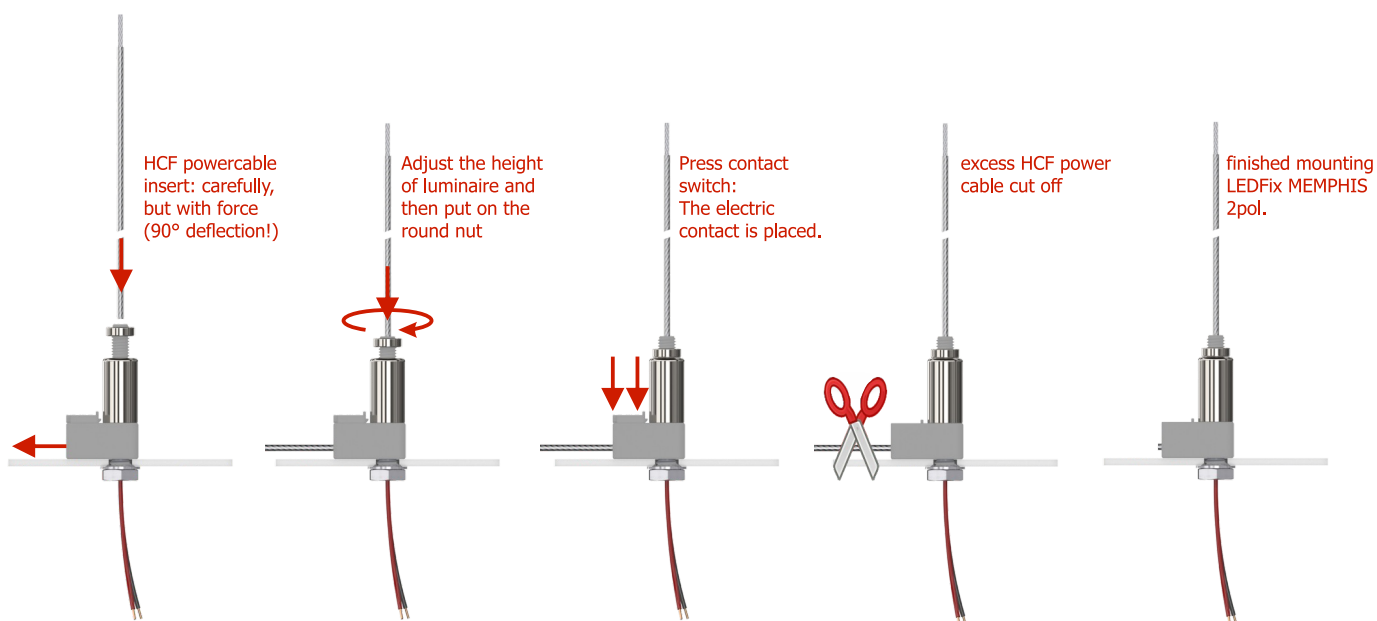

Assembly instructions LEDFix[®] - System

LEDFix[®] MEMPHIS 2-pol. 060-224-0600-1003

Final assembly on site - by installer or end customer

Height adjustment and establishing contact

Disconnecting the contact - if it is necessary to adjust the height again