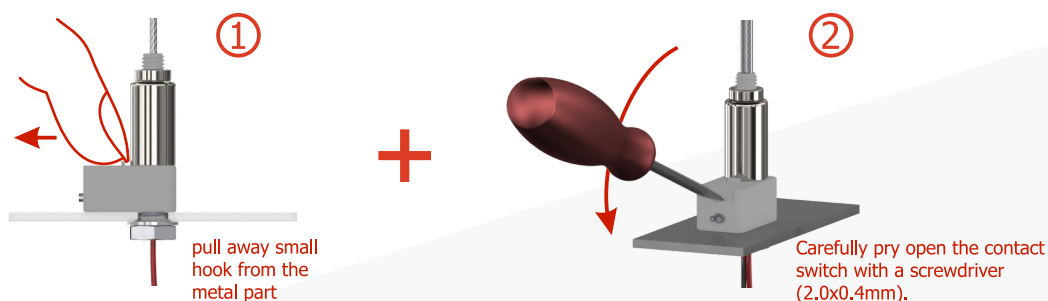

Assembly instructions LEDFix[®] - System

LEDFix[®] MEMPHIS 2-pol. 060-224-0600-1003

Final assembly on site - by installer or end customer

Height adjustment and establishing contact

Disconnecting the contact - if it is necessary to adjust the height again